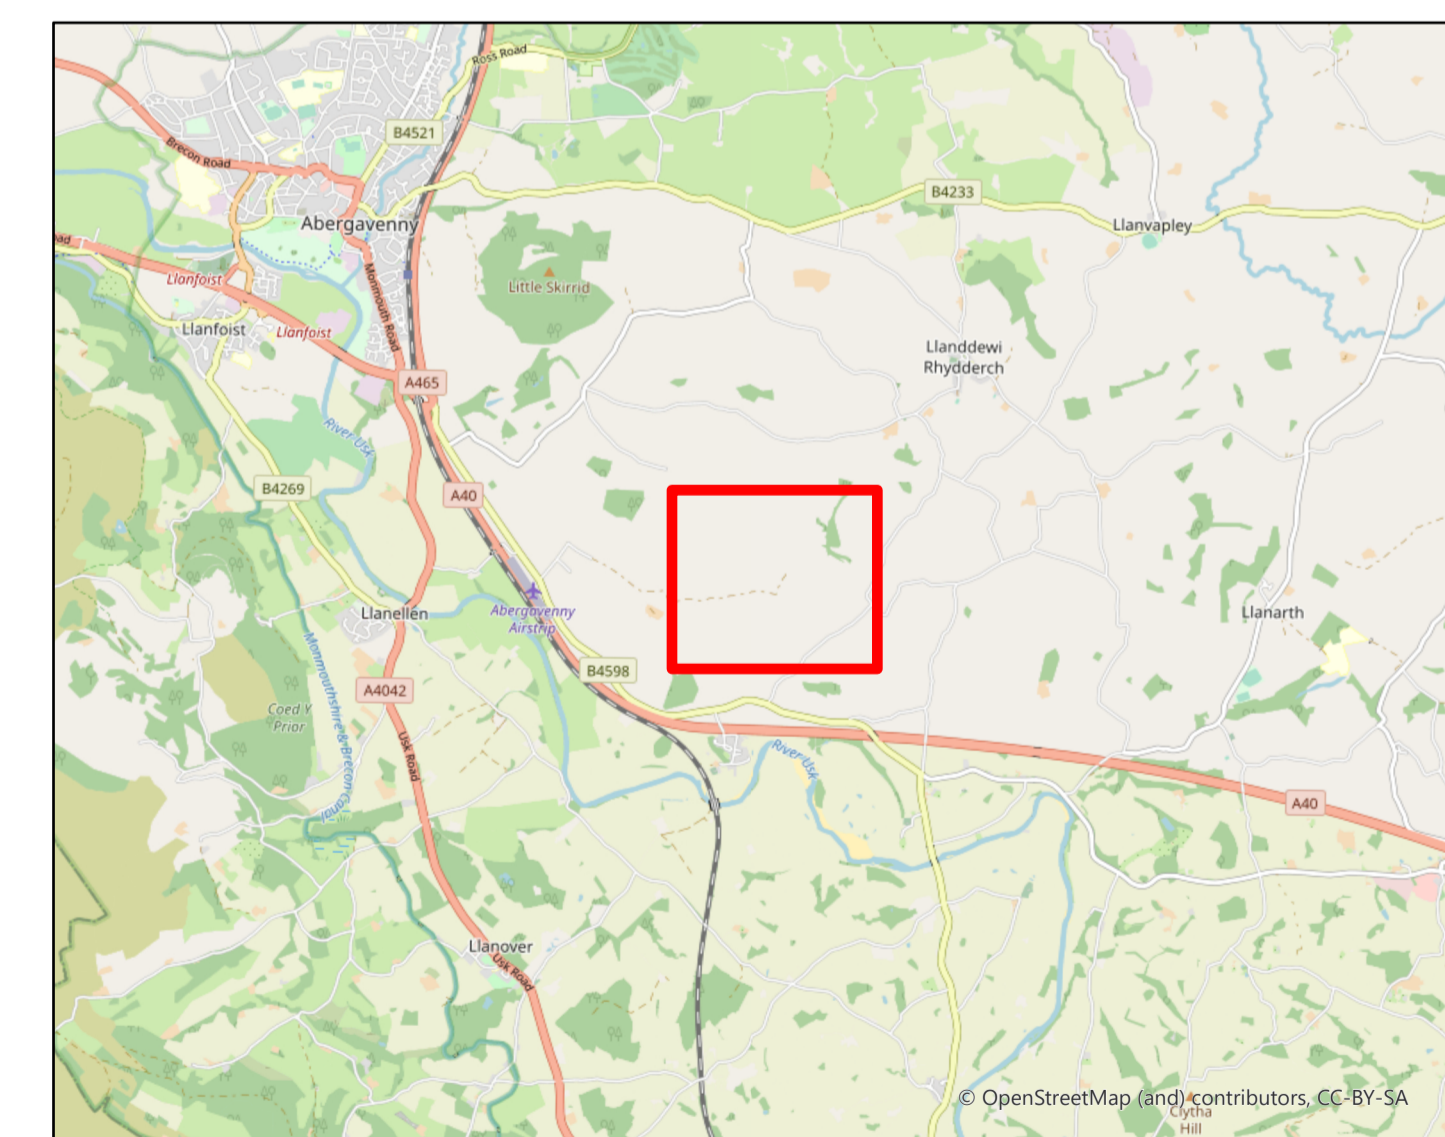

Penpergwm Solar Farm Site Location Map DRAFT

- Key
- Development Boundary
 - Land in applicants control

Neo Office Address:
Cinnamon House, Crab Lane, Warrington, WA2 0XP

Ordnance Survey © Crown Copyright 2021. All rights reserved. Licence number 100022432

Date: 21/06/2021
 Drawn By: Jamie McGhee
 Scale (A1): 1:2,750
 Drawing No.: NEO00668/0711/B