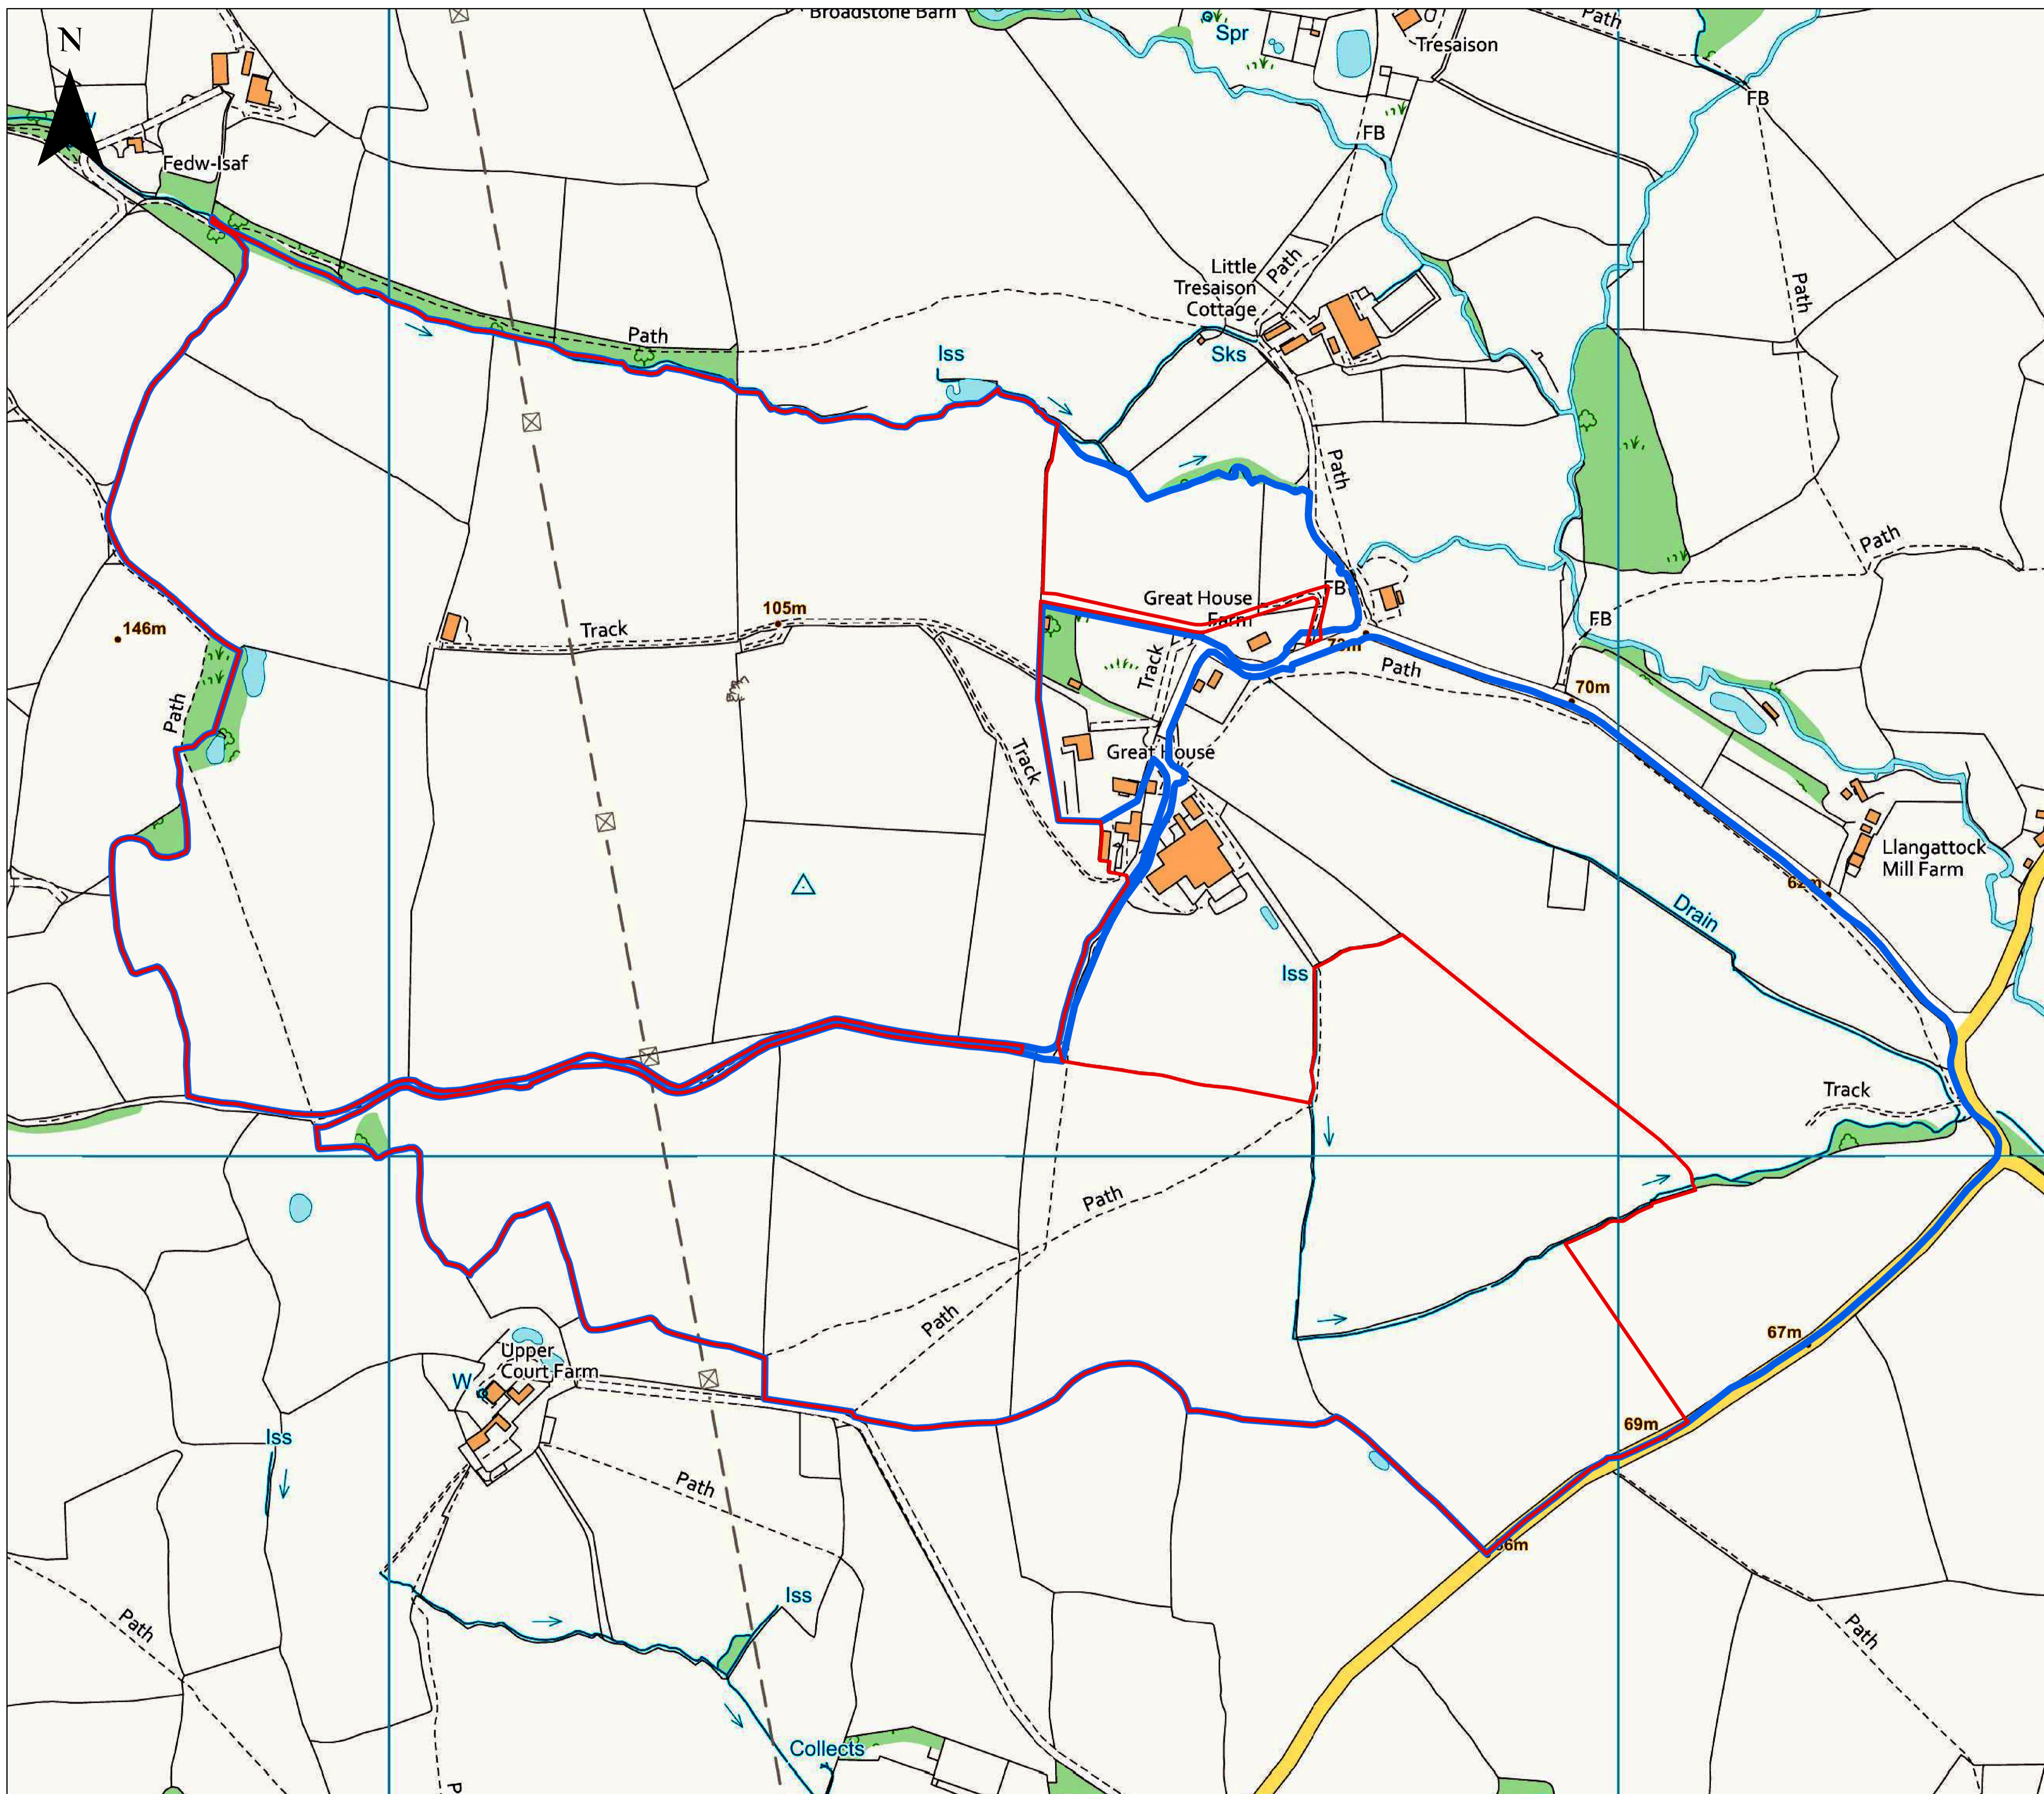

Penpergwm Solar Farm Site Location Map DRAFT

- Key
- Development Boundary
 - Land in applicants control

Neo Office Address:
Cinnamon House, Crab Lane, Warrington, WA2 0XP

Ordnance Survey © Crown Copyright 2021. All rights reserved. Licence number 100022432

Date: 21/06/2021
 Drawn By: Jamie McGhee
 Scale (A1): 1:2,750
 Drawing No.: NEO00668/0711/B